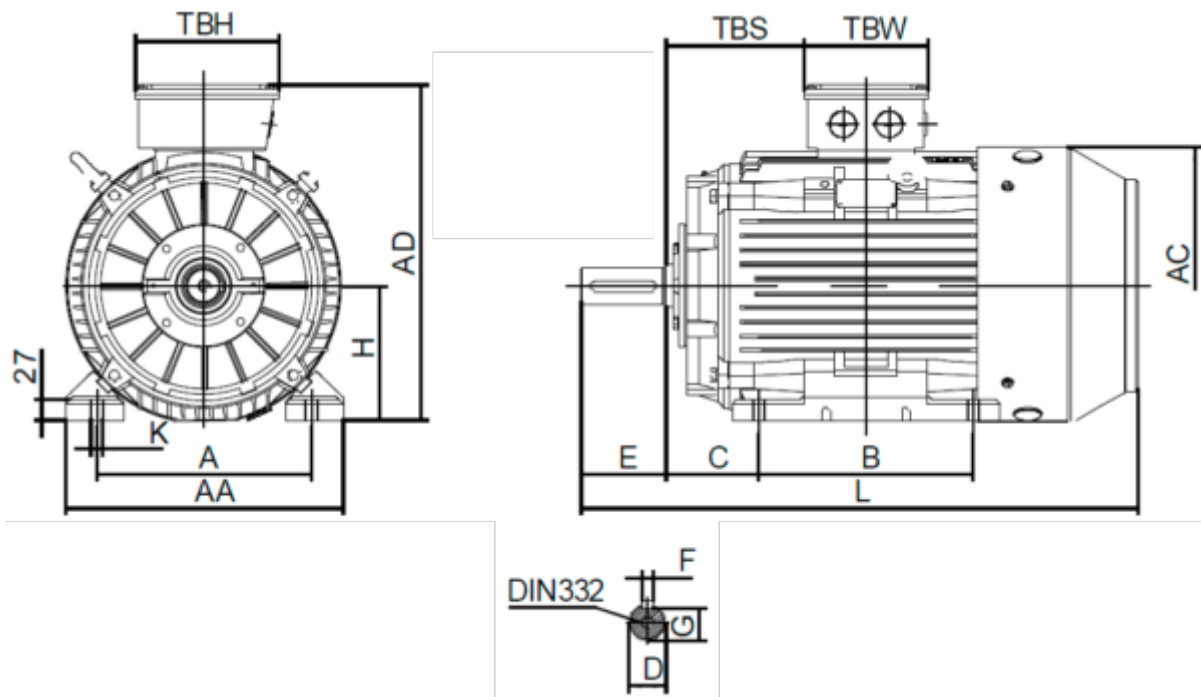

# Data Sheet

Article number: 250300750622

Description: Kleedrive T3C 160M-6 7.5KW 900 rpm  
3x400/690V 50HZ IP55 B3 Eff=89,1%

## Measures

A = 254	F = 12	TBW = 162
AA = 316	G = 37	
AC = Ø313	H = 160	
AD = 404	HD = 244	
B = 210	K = Ø15	
C = 108	L = 605	
D = Ø42	TBH = 187	
E = 110	TBS = 91	